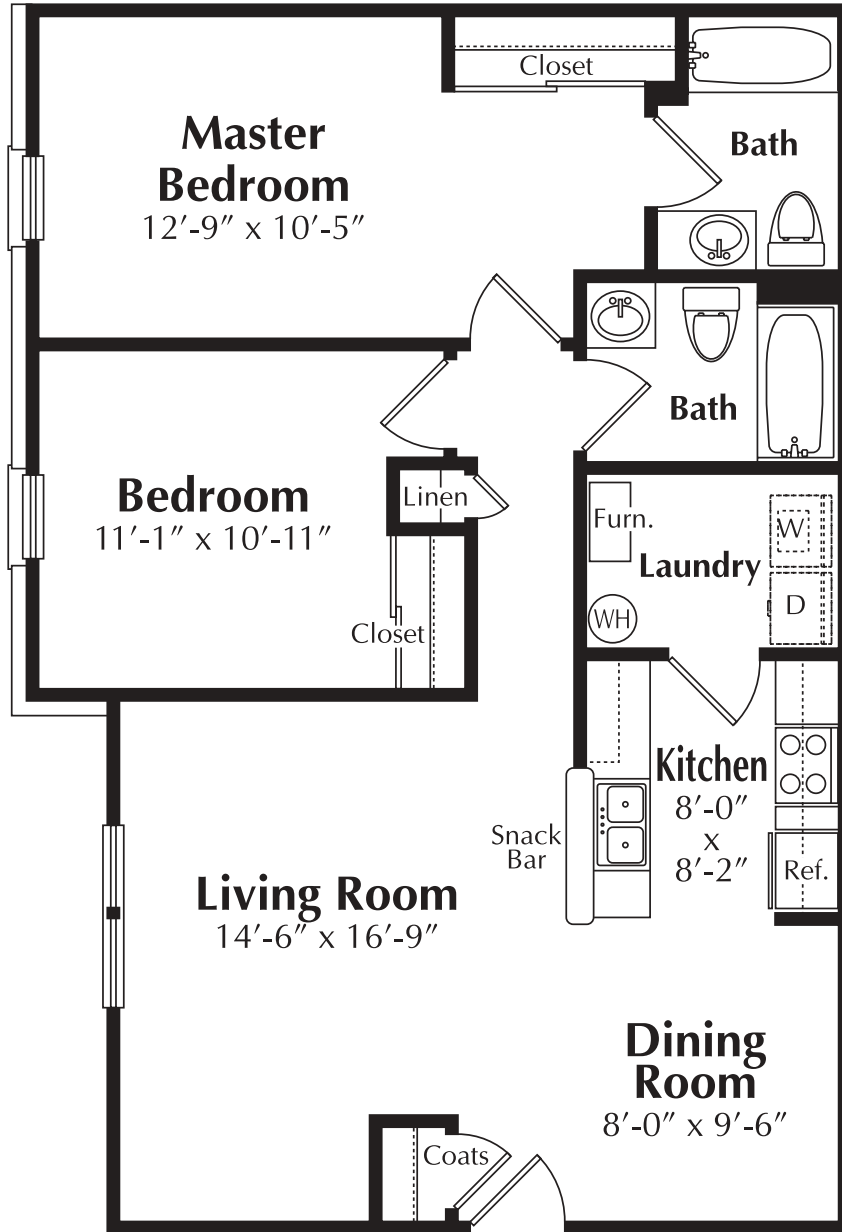

TWO BEDROOM - TWO BATH - GARDEN
991 SQ. FT.

420 KENT DRIVE • BELLEFONTAINE OH 43311
P: 937-592-0665 • F: 937-593-0683
HIGHPOINTAPTS.COM